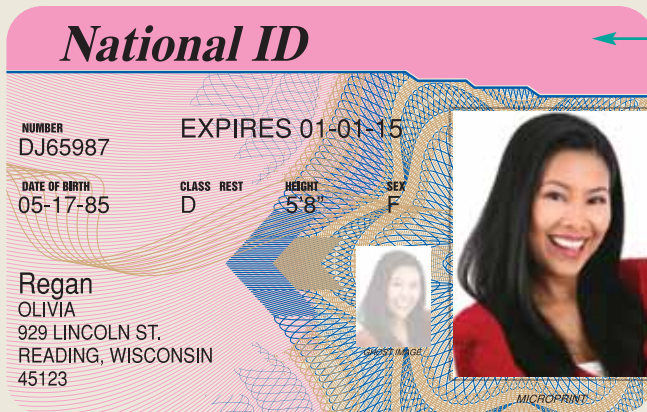

# AB DuoChrome Ink

AB DuoChrome™ Ink appears one color under traditional light and changes to another color under fluorescent light.

AS SEEN IN FLUORESCENT LIGHT

- Patented technology
- Available in two color combinations
- Both an overt and covert security feature
- Quickly and easily verifiable
- Cannot be copied by a scanner or photo copier
- Helps authenticate and verify integrity
- Ideal for identification cards