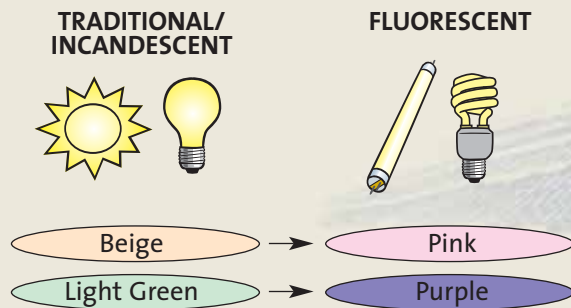

AVAILABLE COLORS

Providing Secure Printing Since 1795

Boston, MA • Columbia, TN • Toronto, ON
US: 800-776-7333 • Canada: 800-461-6723

www.ABnoteNA.com